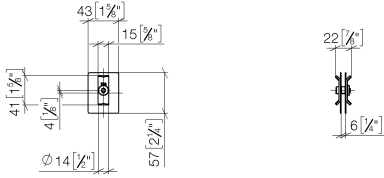

## Attachment set for towel bar/tumbler mounting on two sides -

---

12 351 970 90

## Attachment set for towel bar/tumbler mounting on two sides -

---

12 351 970 90

Attachment set for towel bar/tumbler mounting on two sides -

---

12 351 970 90

mm [inches]

Attachment set for towel bar/tumbler mounting on two sides -